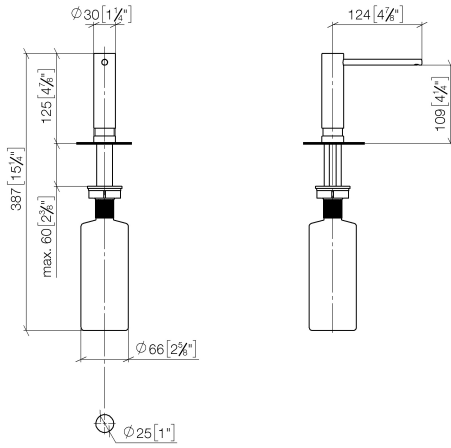

Dispenser without rosette - Chrome

ELIO

82 424 970

- 124mm projection
- 500 ml bottle
- can be filled from the top
- rotating pump head
- height 125 mm
- width 30mm
- hole diameter 25 mm

Fits ELIO, ENO, MEM, META SQUARE, SYNC and TARA ULTRA

Fits: ELIO, MEM, ENO, SYNC, TARA ULTRA, META SQUARE

	Chrome	82 424 970-00
	Brushed Platinum	82 424 970-06
	Platinum	82 424 970-08
	Durabrace (23kt Gold)	82 424 970-09
	Dark Chrome	82 424 970-19
	Brushed Durabrace (23kt Gold)	82 424 970-28
	Matte Black	82 424 970-33
	Brushed Champagne (22kt Gold)	82 424 970-46
	Champagne (22kt Gold)	82 424 970-47
	Brushed Chrome	82 424 970-93
	Brushed Dark Platinum	82 424 970-99

82 424 970

mm [inches]

82 424 970

Parts for other finishes can be found here: **Brushed**
Platinum

Spare parts list

No.	Item Number	Name	Quantity used	Delivery time
1	90 10 10 539 00-00	dispenser	1	10
2	08 10 10 527 90	holder	1	2
3	09 14 05 014 90	seal	1	2
4	08 10 10 517 90	nut	1	2
5	90 10 10 603 00 90	container	1	2