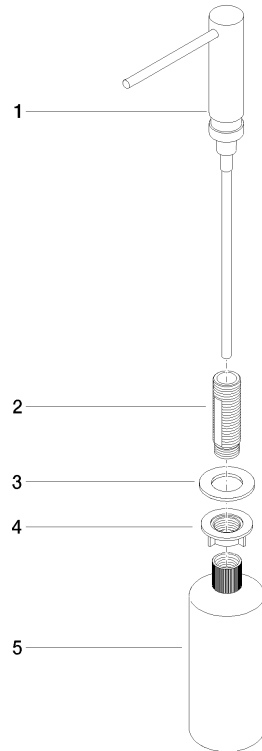

Dispenser without rosette - Chrome

ELIO

82 424 970

- 124mm projection
- 500 ml bottle
- can be filled from the top
- rotating pump head
- height 125 mm
- width 30mm
- hole diameter 25 mm

Fits ELIO, ENO, MEM, META SQUARE, SYNC and TARA ULTRA

Fits: ELIO, MEM, ENO, SYNC, TARA ULTRA, META SQUARE

	Chrome	82 424 970-00
	Brushed Platinum	82 424 970-06
	Platinum	82 424 970-08
	Durabrace (23kt Gold)	82 424 970-09
	Dark Chrome	82 424 970-19
	Brushed Durabrace (23kt Gold)	82 424 970-28
	Matte Black	82 424 970-33
	Brushed Champagne (22kt Gold)	82 424 970-46
	Champagne (22kt Gold)	82 424 970-47
	Brushed Chrome	82 424 970-93
	Brushed Dark Platinum	82 424 970-99

82 424 970

mm [inches]

82 424 970

Parts for other finishes can be found here: **Brushed**
Platinum

Spare parts list

No.	Item Number	Name	Quantity used	Delivery time
1	90 10 10 539 00-00	dispenser	1	10
2	08 10 10 527 90	holder	1	2
3	09 14 05 014 90	seal	1	2
4	08 10 10 517 90	nut	1	2
5	90 10 10 603 00 90	container	1	2